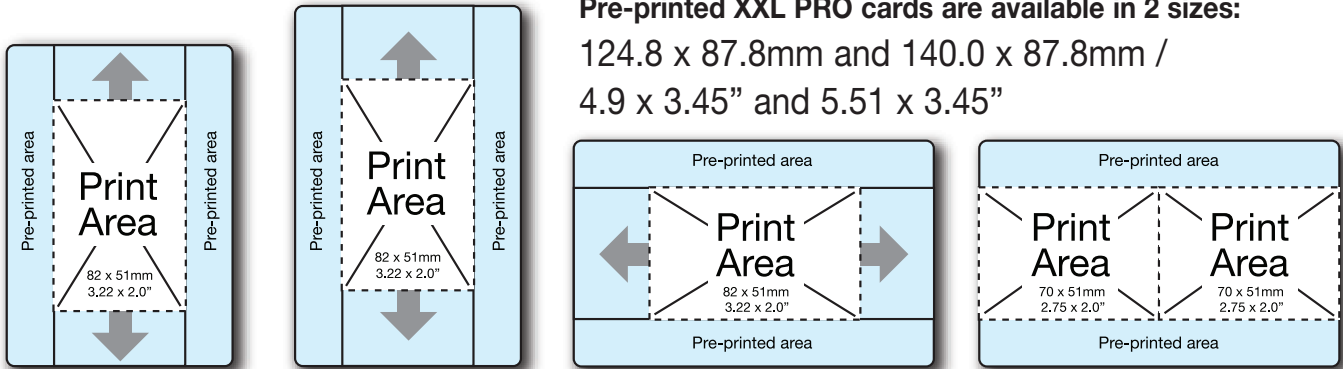

Specifications

XXL Pro card printer	The XXL PRO is a large format color dye sublimation PVC card printer.
Card Security	HoloKote® anti-copying watermark across the non pre-printed area.
Warranty	UltraCoverPlus 3 years warranty which includes full printhead coverage and free loaner service. Use Genuine Magicard dye film for best performance and extended lifespan of your printer.
Printer Interfaces	USB and Ethernet as standard.
Software Drivers	Windows 2000™, 2003 Server™, XP™ and Vista™.
Weight	7.5kg (16.5 lbs).
Power Source	Internal power supply 90-265V 47-63Hz autoranging.
Dimensions	193.5mm width x 232.5mm height x 620mm length (including hopper and stacker). 7.6" width x 9.15" height x 24.41" length (including hopper and stacker).
Environment	Sheltered office environment 10°C to 30°C (50°F to 85°F).
Print Speed	Color 22 seconds each side. Mono 6 seconds.
Print Area	86 x 54mm / 3.38 x 2.12".
Option	Inline encoder for contactless chip cards.

Consumables

Dye film	• LC1 : YMCKO 5 panel dye film, 350 images (Part No. M9005-751) • LC3 : Monochrome resin black dye film, 1000 images (Part No. M9005-753) Range of monochrome resin dye films (red, blue, green, gold, silver, white and scratch-off), 1000 images.
Card Types	Pre-printed PVC XXL sized cards 124.8 x 87.8mm and 140 x 87.8mm / 4.9 x 3.45" and 5.51 x 3.45"